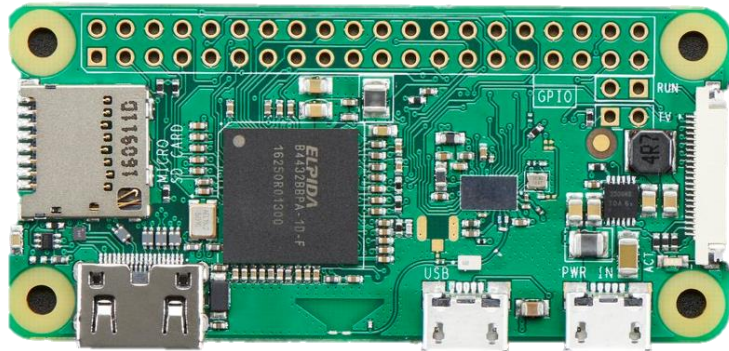

Amazon
Echo Dot

Student

Equipment Fund

Heriot-Watt CS Department supports students in purchasing **new technology** with the Student Equipment Fund

Raspberry Pi Zero W

EZ-Robot
Adventure Bot

Apply to run hands-on experiments with new tools for a **personal or course project**