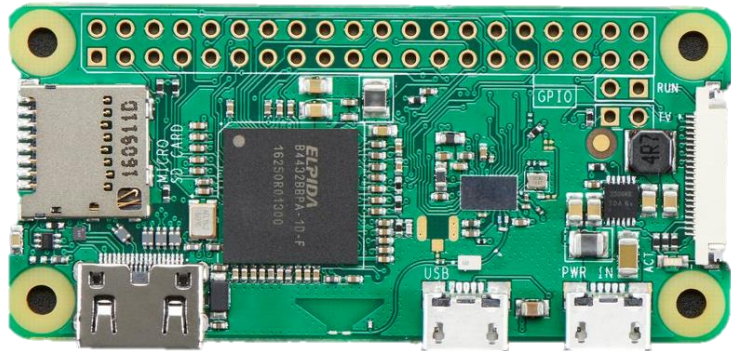

Amazon
Echo Dot

Heriot-Watt CS Department supports students in purchasing **new technology** with the Student Equipment Fund

Raspberry Pi Zero W

Apply to run hands-on experiments with new tools for a **personal or course project**

More information at
tiny.cc/hwsef

Student

Equipment Fund

EZ-Robot
Adventure Bot

2018-19

LED Cube

**Rolling
submissions
with cut-off dates
in October,
January and May**